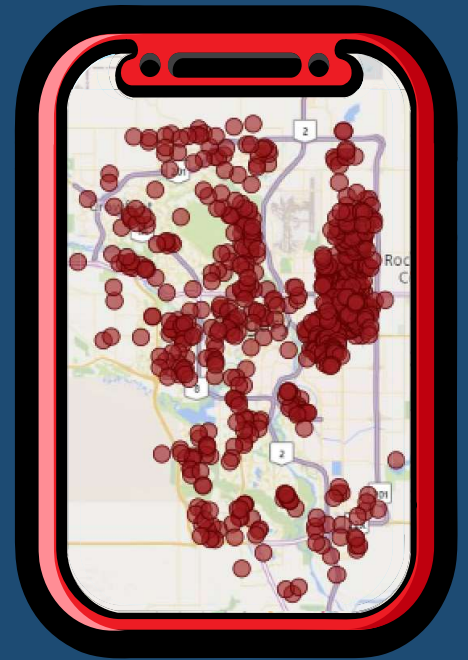

CHRISTMAS DELIVERY 2022

IMPACT REPORT: BY THE NUMBERS

OUR MISSION IS TO DELIVER CHRISTMAS SPIRIT INTO THE HOMES AND HEARTS OF THOSE WHO NEED IT MOST AND INVITE EVERYONE TO BELIEVE (AGAIN!) IN THE TRUE SPIRIT AND THE MAGIC OF CHRISTMAS.

WHERE ARE THE FAMILIES LOCATED?

797 FAMILIES VISITED ON CHRISTMAS EVE

3593

FAMILY MEMBERS VISITED MORE FAMILY MEMBERS THAN 2021

202 DOGS **332** CATS

BELIEVE AGAIN IN THE MAGIC OF CHRISTMAS

3593

SANTA BAGS

3612 BEARS

DELIVERED TO **21** HEALTHCARE FACILITIES

BEYOND THE SANTA BAGS

150 TURKEY HAMPERS

250 FOOD HAMPERS

WHERE DID THE TOYS COME FROM?

176 DONATION BOX HOSTS

281 DONATION BOXES

HOW DID WE MAKE THE MAGIC HAPPEN?

DEDICATED VOLUNTEERS

66 HOSPITAL ELVES & SANTA
778 DRIVERS, ELVES & SANTA
610 CORPORATE & WAREHOUSE ELVES

52 CALGARY TRANSIT BUSES